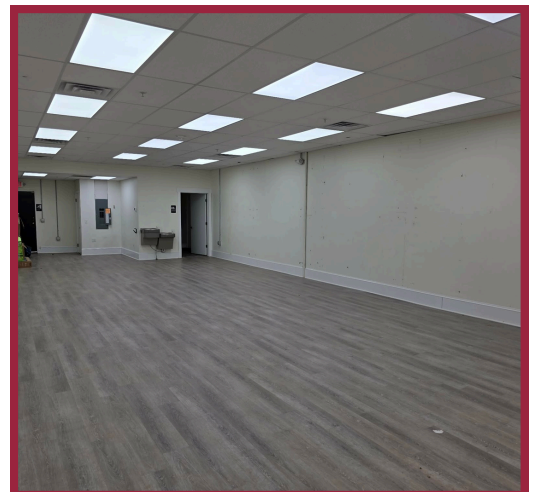

**110 N. Allegheny St.
Bellefonte, PA 16801**

Building features:

- Prime location on N. Allegheny St.
- Walking distance to Centre County Courthouse.
- CATAGO service available to this area.
- Various restaurants and retail options nearby.

Available Space Offers:

- 1300 sq. ft.
- Newly Renovated.
- Location with large storefront windows.
- One unisex private bathroom.

CALL NOW 814-272-2000